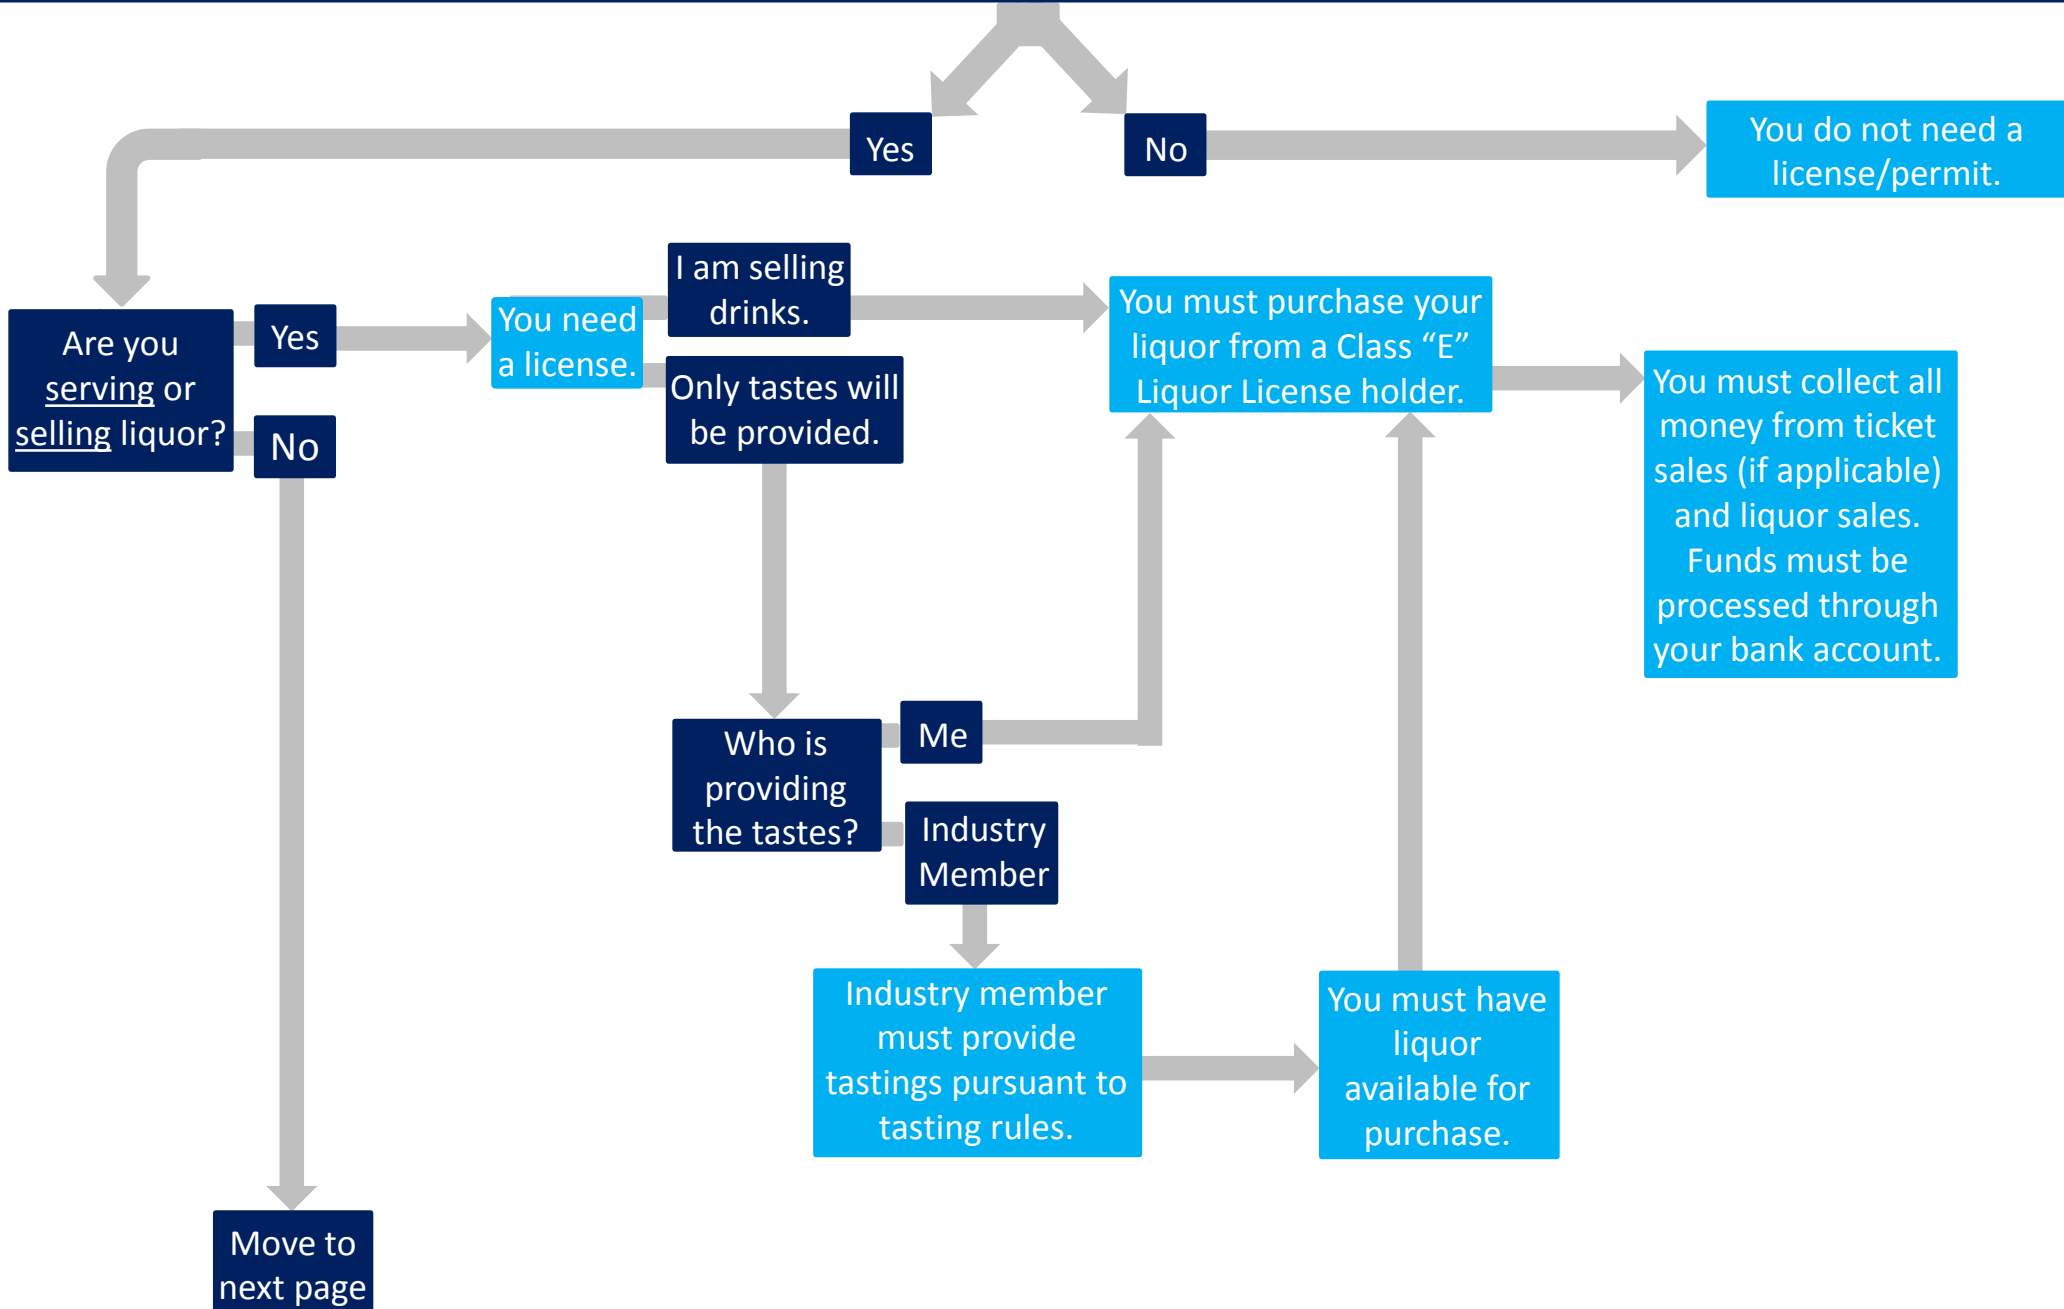

Tasting Event

Are you serving or selling alcoholic beverages at your event?

Class "E" Liquor License Holder – Grocery, liquor, convenience stores, etc.
Class "A" Wine Permit Holder – Winery or Wholesale Wine Distributor

Class "A" Beer Permit Holder – Brewery or Wholesale Beer Distributor
Industry Member – Alcohol manufacturer (Distillery, Brewery, Winery)

Tasting Event

Are you selling or selling alcoholic beverages at your event?

Class "E" Liquor License Holder – Grocery, liquor, convenience stores, etc.
Class "A" Wine Permit Holder – Winery or Wholesale Wine Distributor

Class "A" Beer Permit Holder – Brewery or Wholesale Beer Distributor
Industry Member – Alcohol manufacturer (Distillery, Brewery, Winery)