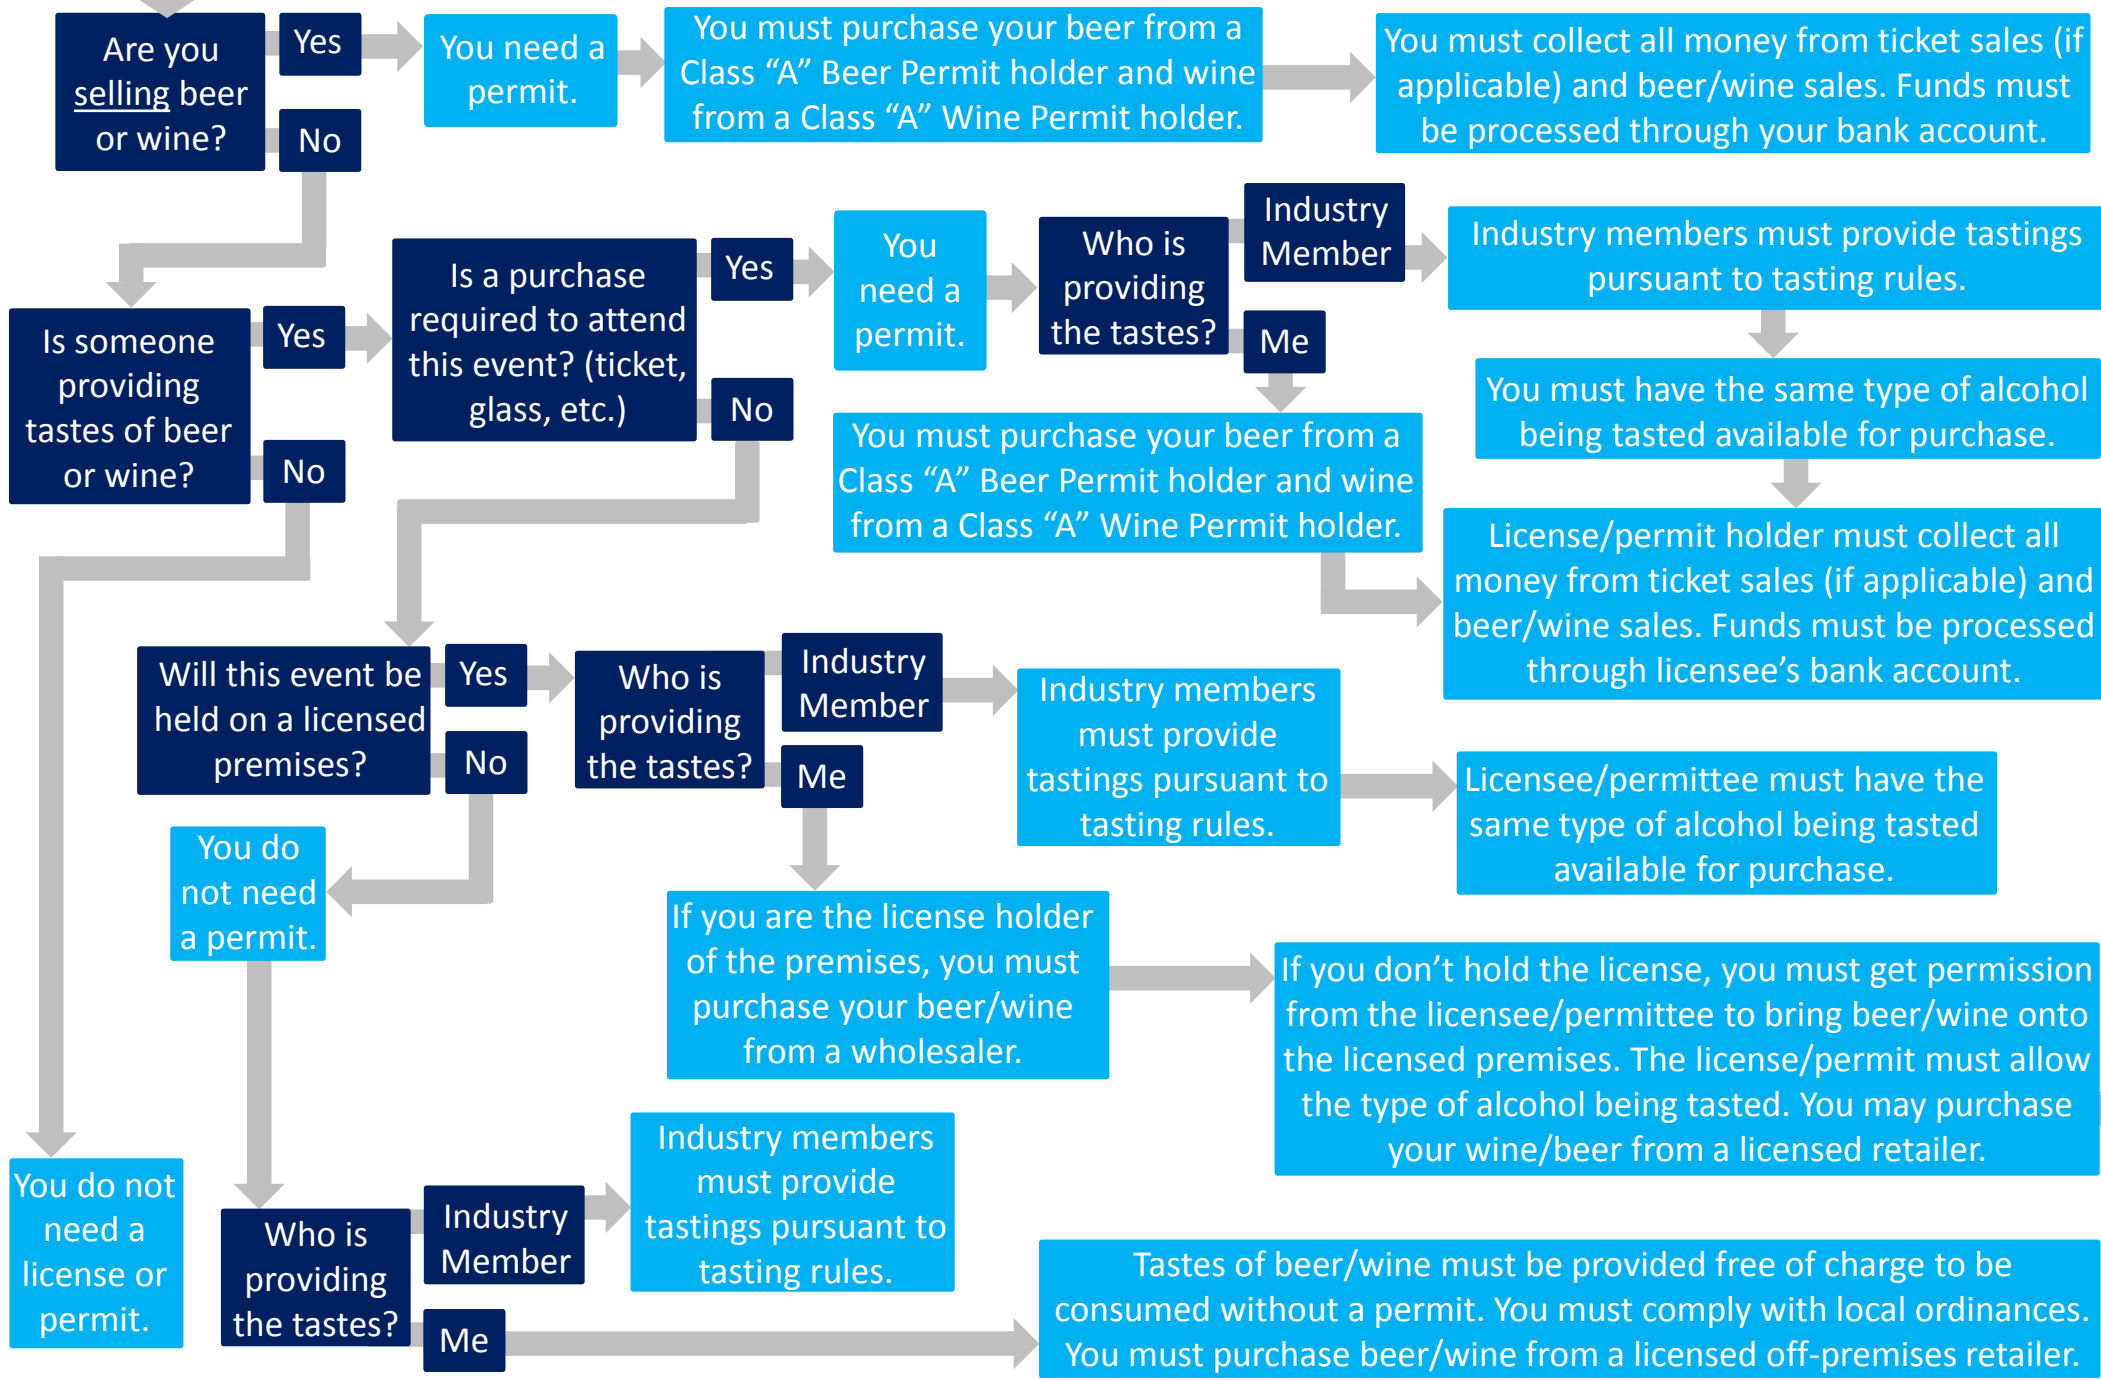

Tasting Event

Are you serving or selling alcoholic beverages at your event?

Class "E" Liquor License Holder – Grocery, liquor, convenience stores, etc.
Class "A" Wine Permit Holder – Winery or Wholesale Wine Distributor

Class "A" Beer Permit Holder – Brewery or Wholesale Beer Distributor
Industry Member – Alcohol manufacturer (Distillery, Brewery, Winery)

Tasting Event

Are you selling or selling alcoholic beverages at your event?

Class "E" Liquor License Holder – Grocery, liquor, convenience stores, etc.
Class "A" Wine Permit Holder – Winery or Wholesale Wine Distributor

Class "A" Beer Permit Holder – Brewery or Wholesale Beer Distributor
Industry Member – Alcohol manufacturer (Distillery, Brewery, Winery)