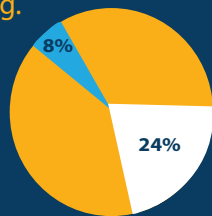

24% Reported riding in a car driven by someone who had been drinking.

Parents are the leading influence in their kid's decision to drink - or not to drink - alcohol.

“PEOPLE WHO START DRINKING BEFORE AGE 15 ARE **5X** MORE LIKELY TO DEVELOP ALCOHOL DEPENDENCE OR ABUSE LATER IN LIFE”

ADOLESCENTS AND PARENTS

KNOW YOUR LIMITS

Alcohol affects people differently based on: gender, weight, age, type and number of drinks consumed, and time elapsed.

HOW DOES ALCOHOL AFFECT YOU?

FEMALE

23 YEARS OLD
5'5" 120 LBS.

MALE

26 YEARS OLD
5'11" 180 LBS.

4 DRINKS

GLASSES OF WINE

4 DRINKS

BEERS

.13 BAC

SHE WILL RETURN TO .00 BAC IN

9 HOURS 35 MINUTES

.07 BAC

HE WILL RETURN TO .00 BAC IN

6 HOURS 10 MINUTES

OWI will cost an offender nearly **$9,000**

These different amounts of alcohol have roughly the same effect on you.