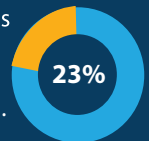

APRIL IS ALCOHOL AWARENESS MONTH

ALCOHOLIC BEVERAGES DIVISION
State of Iowa
IowaABD.com

BE INFORMED

38% Among those who were given, rather than purchased, alcohol, the most common source was an unrelated person age 21 or older.

Underage alcohol use can cause alterations in the structure and function of the brain, which continues to mature into the mid to late twenties, and may have long term consequences.

Alcohol is a factor in the deaths of approximately **4,700** young people in the United States per year, shortening their lives by an average of 60 years.

Take our online alcohol training program, Iowa Program for Alcohol Compliance Training.
I-PACT.com

It takes 20 minutes to take your kids to school; use **5** of those to talk with them about underage drinking.

8% of high school students reported driving a car one or more times when they had been drinking.

24% Reported riding in a car driven by someone who had been drinking.

Parents are the leading influence in their kid's decision to drink - or not to drink - alcohol.

“PEOPLE WHO START DRINKING BEFORE AGE 15 ARE **5X** MORE LIKELY TO DEVELOP ALCOHOL DEPENDENCE OR ABUSE LATER IN LIFE”

ADOLESCENTS AND PARENTS

KNOW YOUR LIMITS

Alcohol affects people differently based on: gender, weight, age, type and number of drinks consumed, and time elapsed.

HOW DOES ALCOHOL AFFECT YOU?

FEMALE

23 YEARS OLD
5'5" 120 LBS.

MALE

26 YEARS OLD
5'11" 180 LBS.

4 DRINKS

GLASSES OF WINE

4 DRINKS

BEERS

.13 BAC

SHE WILL RETURN TO .00 BAC IN

9 HOURS 35 MINUTES

.07 BAC

HE WILL RETURN TO .00 BAC IN

6 HOURS 10 MINUTES

OWI will cost an offender nearly **$9,000**

These different amounts of alcohol have roughly the same effect on you.

12 OZ. BEER

5 OZ. WINE

1.5 OZ. LIQUOR

Calculate Your Alcohol Intake

Get the free mobile app for your phone

IowaABD.com/CALCohol