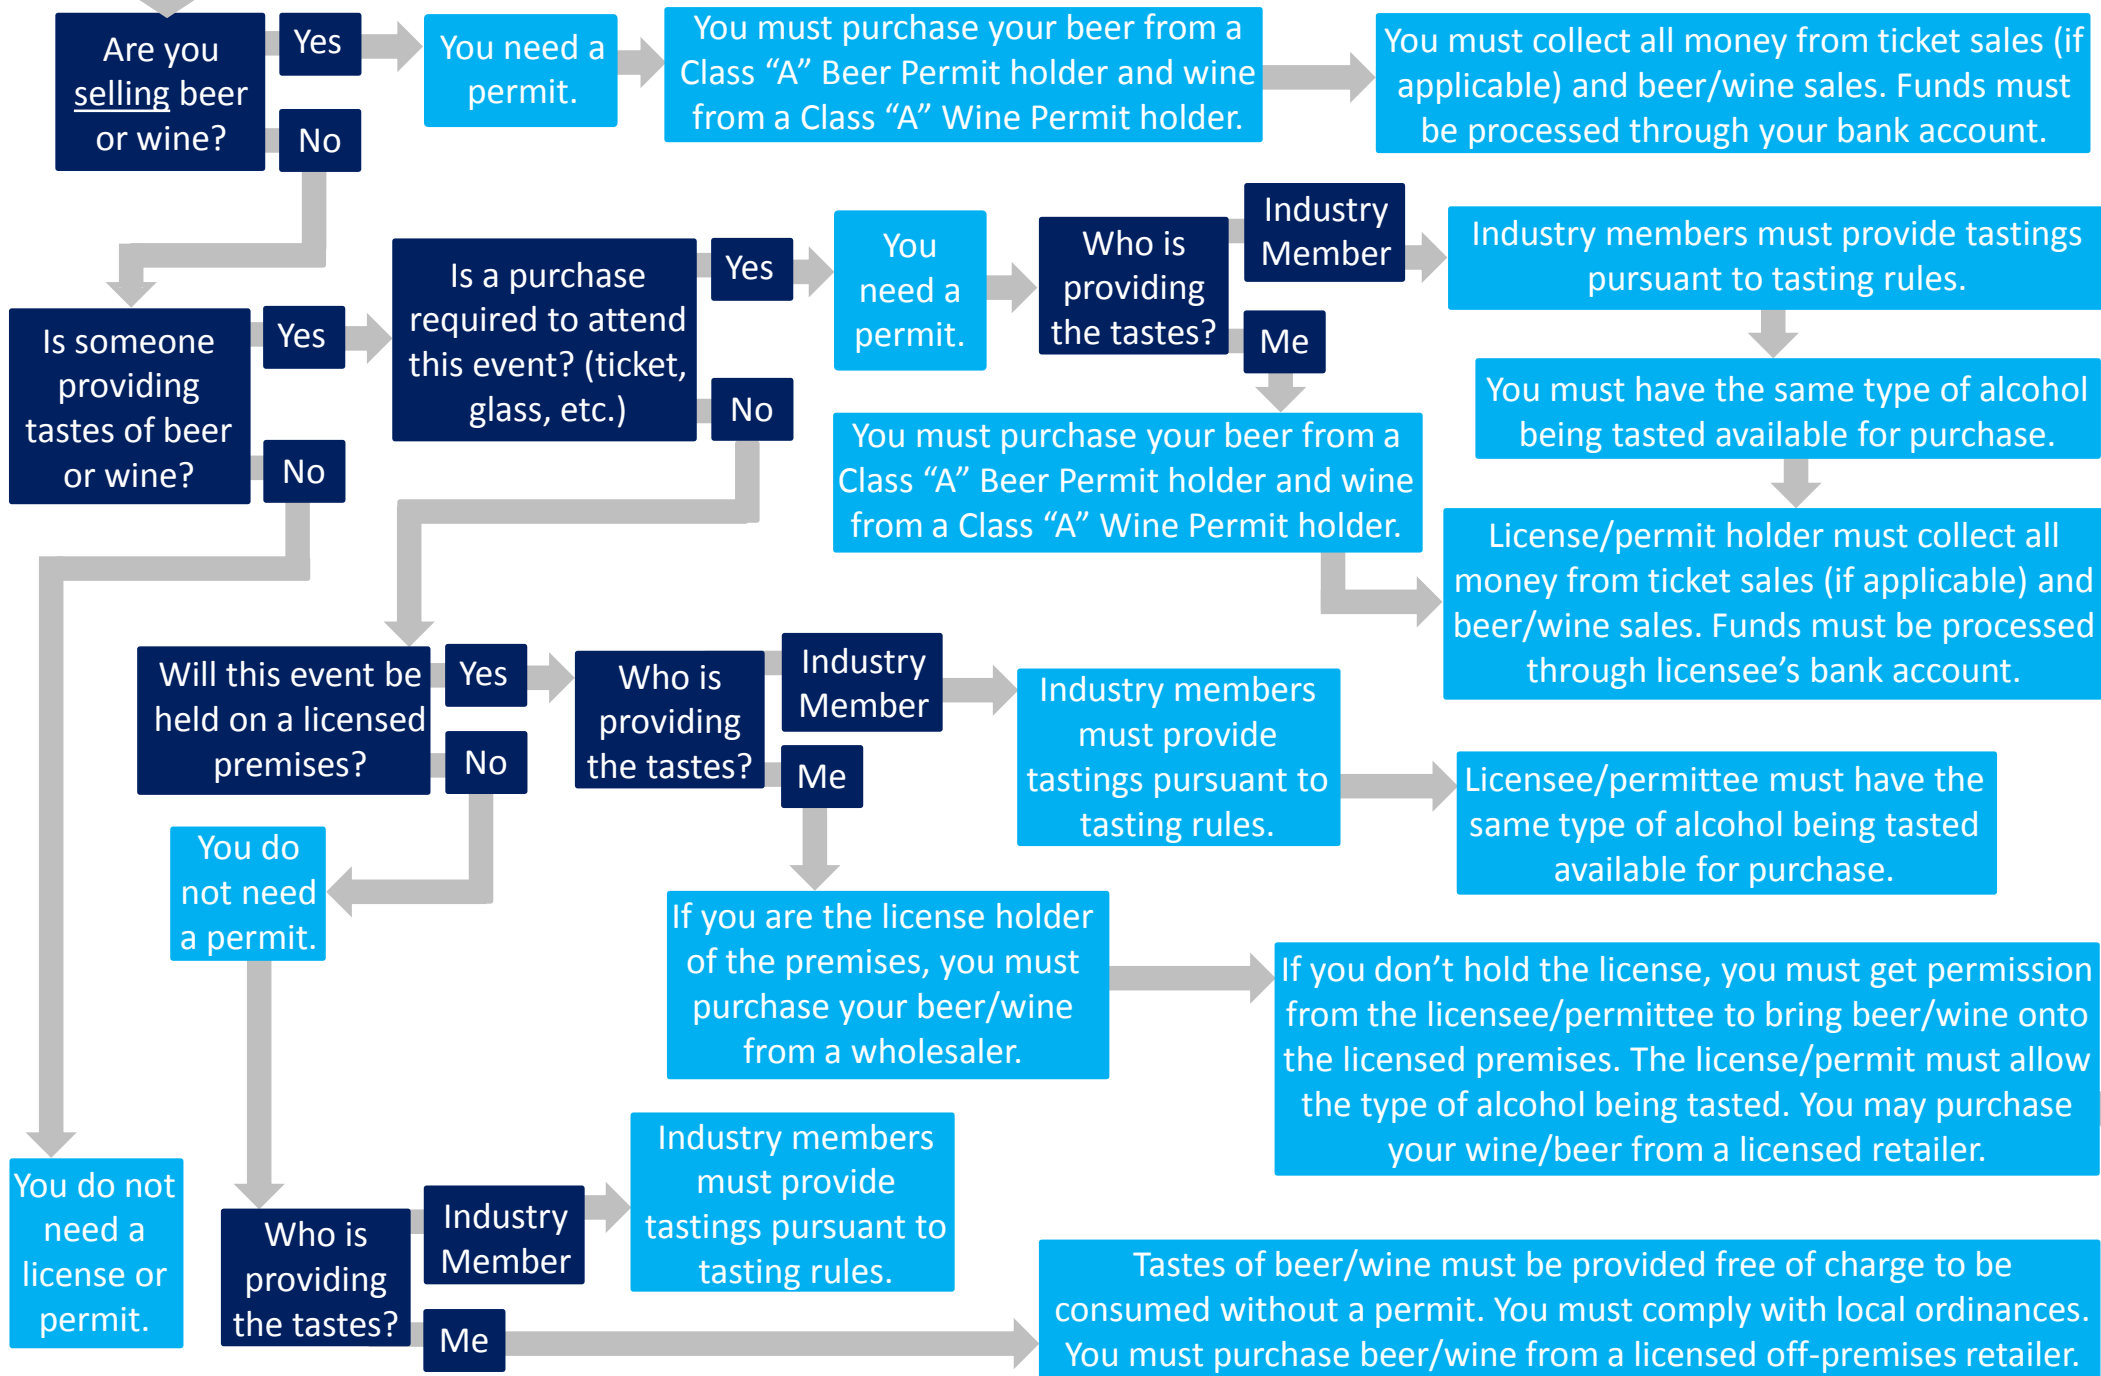

Tasting Event

Are you serving or selling alcoholic beverages at your event?

Class "E" Liquor License Holder – Grocery, liquor, convenience stores, etc.
Class "A" Wine Permit Holder – Winery or Wholesale Wine Distributor

Class "A" Beer Permit Holder – Brewery or Wholesale Beer Distributor
Industry Member – Alcohol manufacturer (Distillery, Brewery, Winery)

Tasting Event

Are you selling or selling alcoholic beverages at your event?

Class "E" Liquor License Holder – Grocery, liquor, convenience stores, etc.
Class "A" Wine Permit Holder – Winery or Wholesale Wine Distributor

Class "A" Beer Permit Holder – Brewery or Wholesale Beer Distributor
Industry Member – Alcohol manufacturer (Distillery, Brewery, Winery)